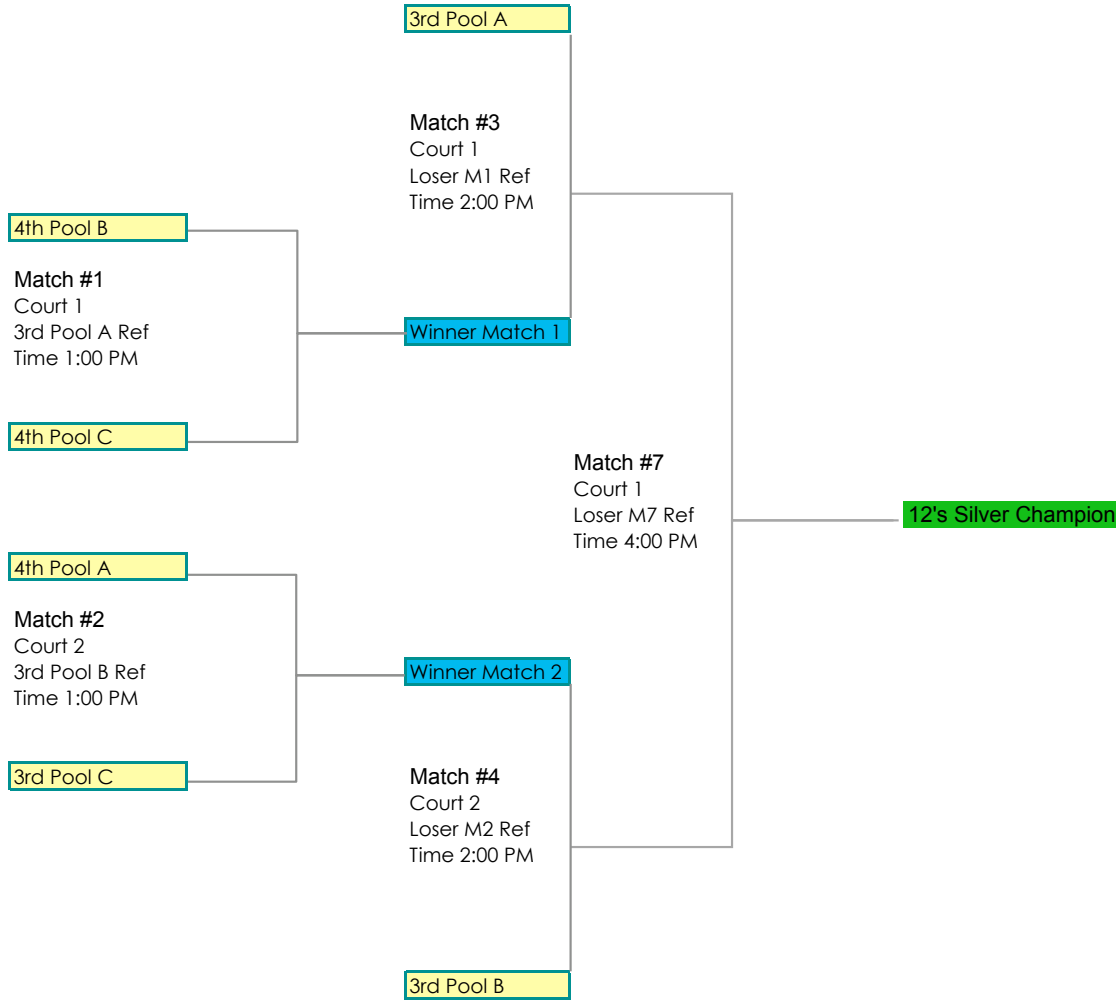

2010 Searcy Shindig
 12's Silver Bracket
 Venue: Academy

All Times Are Approximate. Matches may begin earlier or later depending on actual match play.

Consolations: