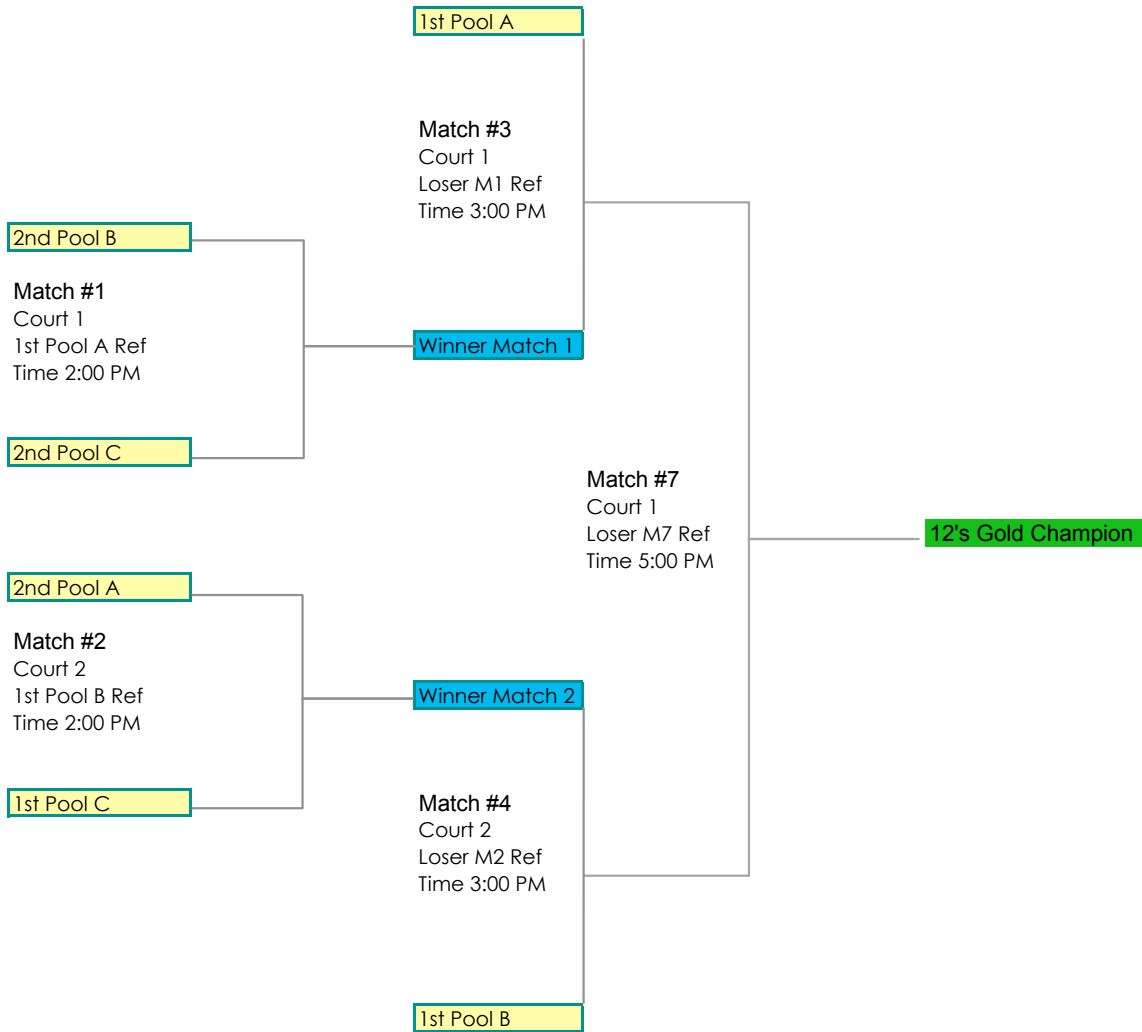

**2010 Searcy Shindig
12's Gold Bracket
Venue: Ganus**

All Times Are Approximate. Matches may begin earlier or later depending on actual match play.

Consolations: